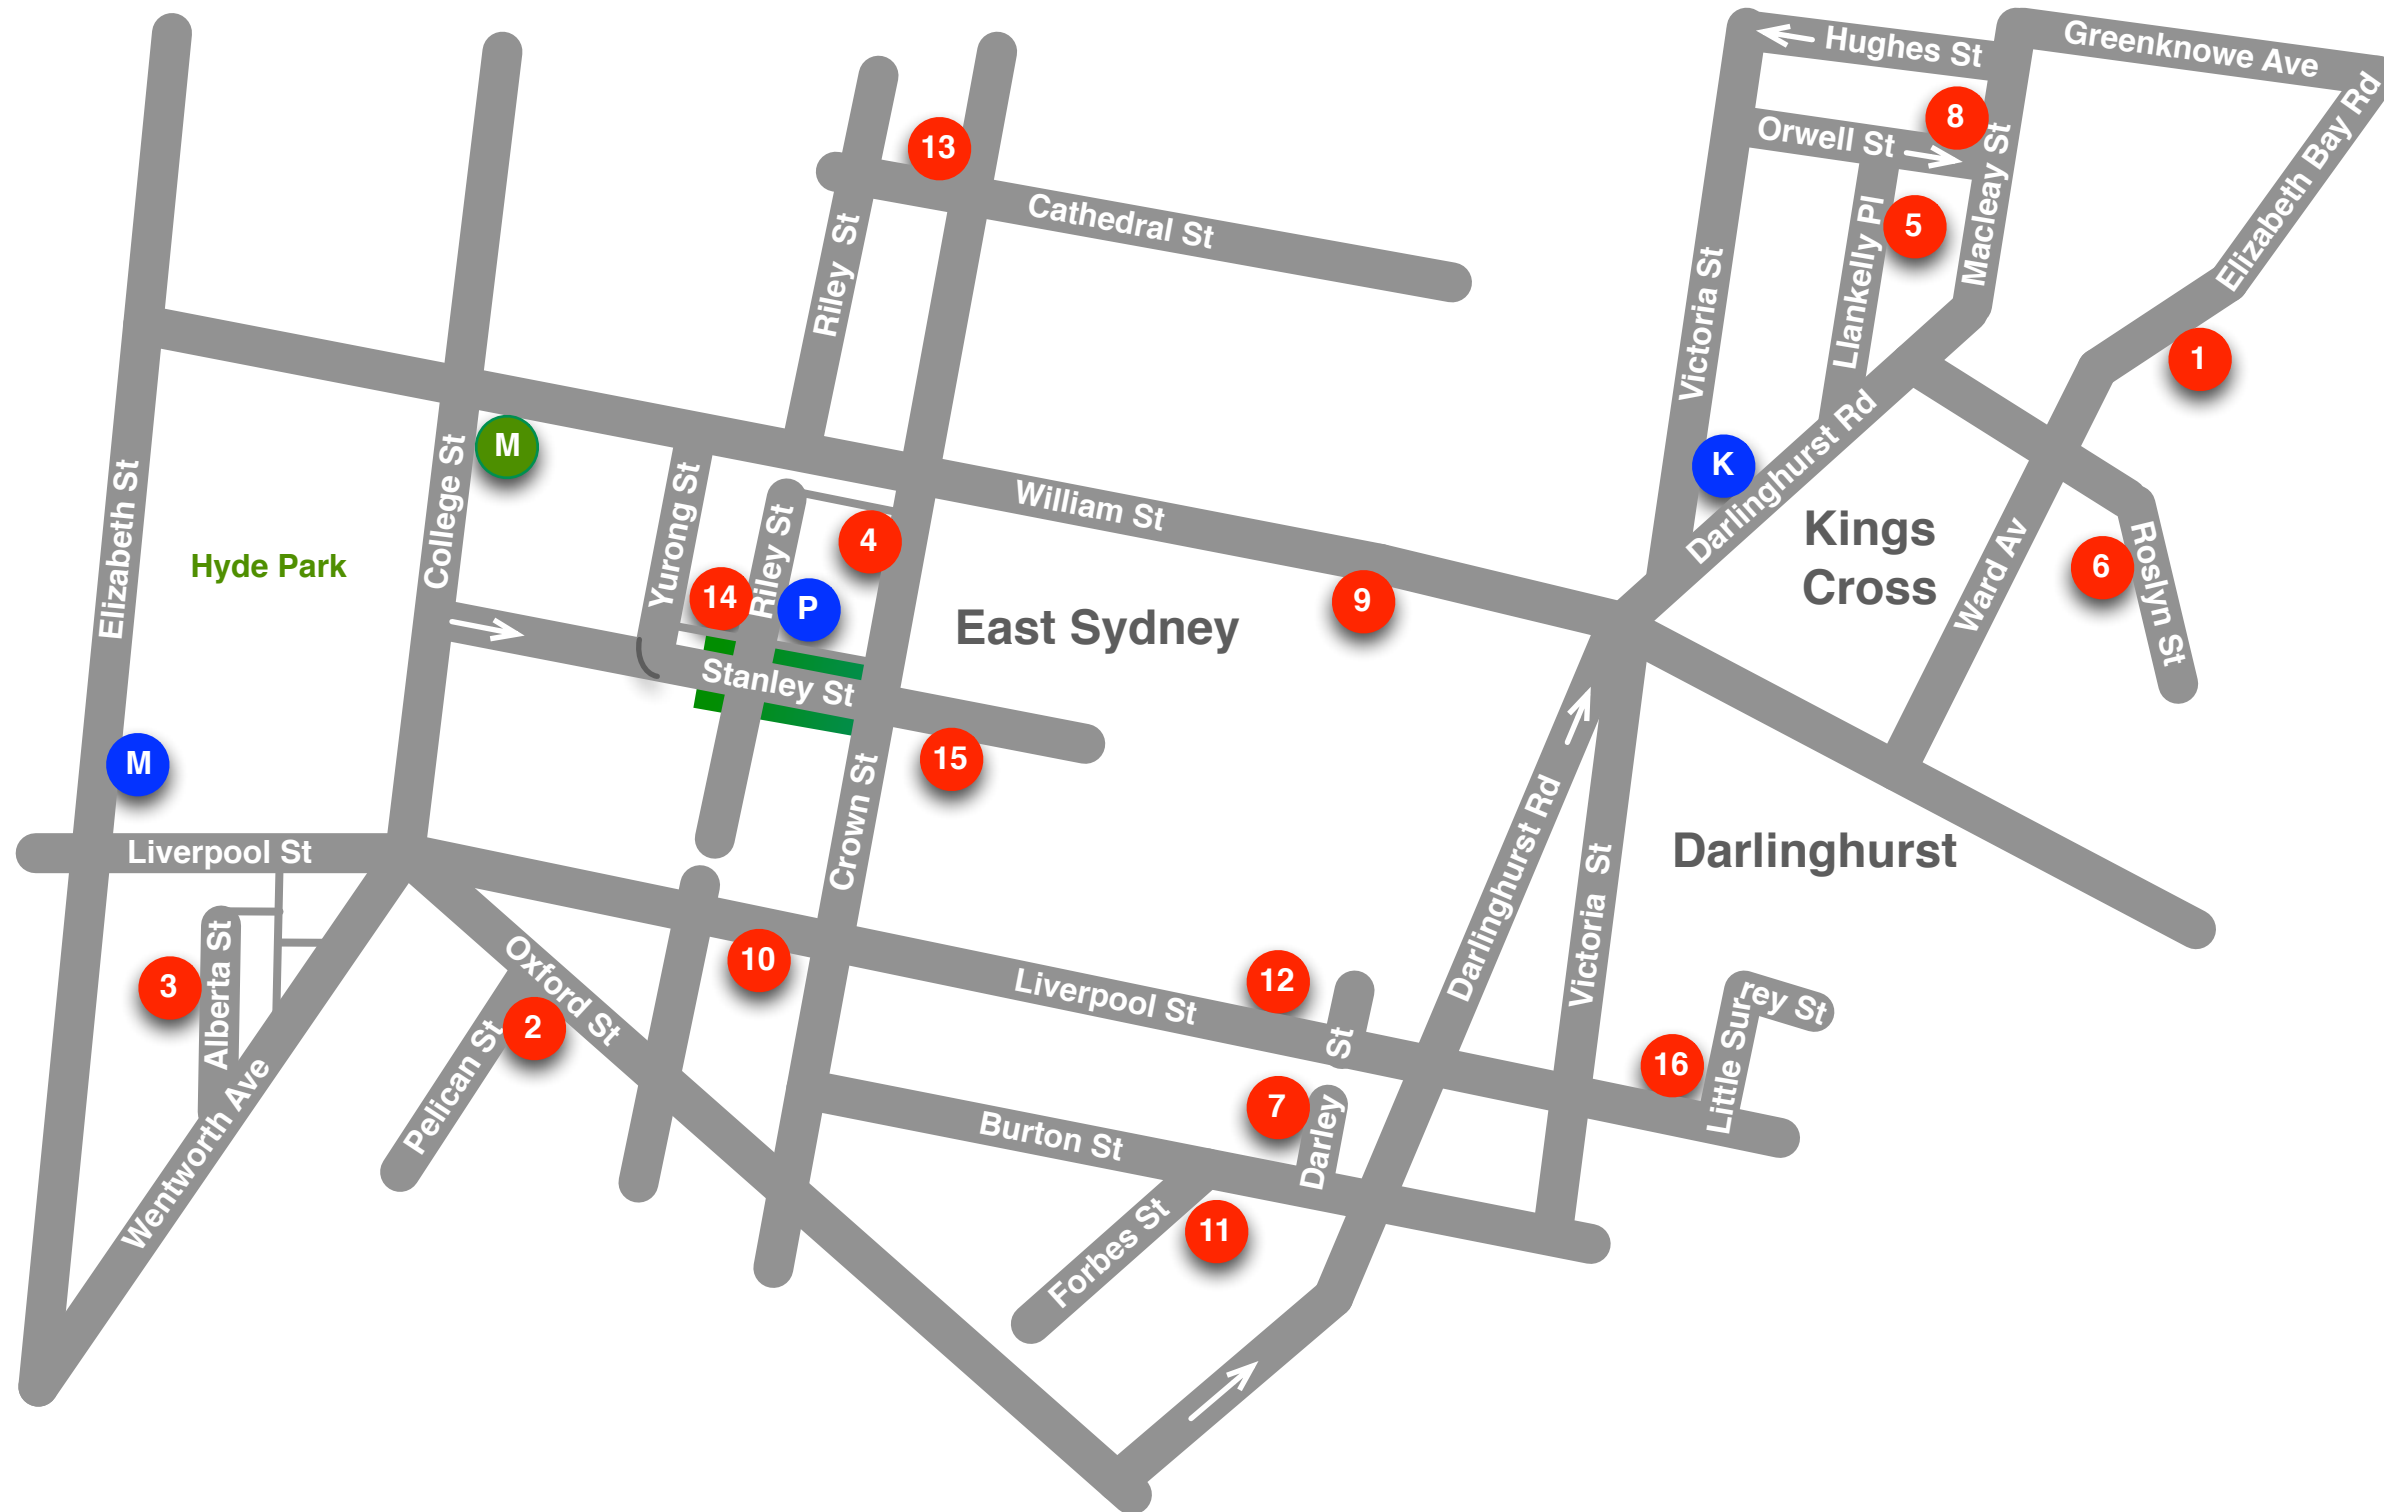

Sydney East Art Walk

Sat, 1 Dec 2012 12 - 4 pm

1. **Alaska Projects**, L2 Kings X Car Park
9A Elizabeth Bay Road, Elizabeth Bay
2. **New Albion Gallery**
55 Oxford Street, Surry Hills
3. **Breenspace**
Level 3, 17-19 Alberta Street, Sydney
4. **Conny Dietzschold Gallery**
99 Crown Street, East Sydney
5. **The Cross Art Projects**
8 Llankelly Place, Kings Cross
6. **Drawing Room**
33 Roslyn Street, Kings Cross
7. **Gallery 9**
9 Darley Street, Darlinghurst
8. **James Dorahy Project Space**
Suite4/Lev1, 111 Macleay St, Potts Point
9. **King Street Gallery on William**
177 William Street, Darlinghurst
10. **Liverpool Street Gallery**
243a Liverpool Street, East Sydney
11. **National Art School - NAS Gallery**
Forbes Street, Darlinghurst
12. **Robin Gibson Gallery**
278 Liverpool Street, Darlinghurst
13. **Soho Galleries**
104 Cathedral Street, East Sydney
14. **Watters Gallery**
109 Riley Street, East Sydney
15. **William Wright / Artists**
91 Stanley Street, East Sydney
16. **Yuill Crowley**, Suite 1.01 Exchange
318 Liverpool Street, Darlinghurst

- P** Parking
- M** Museum Railway Station
- K** Kings Cross Railway Station
- M** Australian Museum
- Cafes & Restaurants